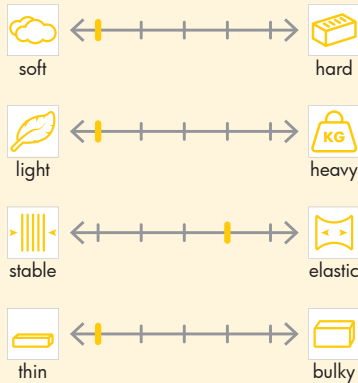

Creative Range

Stretchfix

Elastic, heat activated adhesive web on transfer paper.

For appliqué on textiles or for joining two different fabrics. Maintains the elasticity of the fabric. Suitable for light- to mediumweight elastic fabrics.

TECHNICAL DATA

Properties