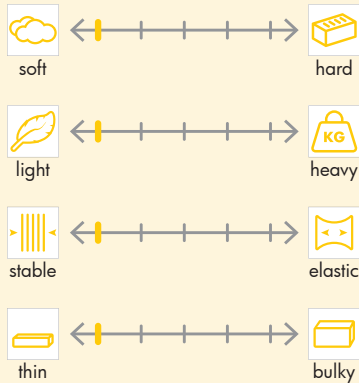

Creative Range

Quilter's Grid

Lightweight fusible patchwork nonwoven made from synthetic fibres with a 1 inch printed brown grid.

For water-colour quilts with accurate and precisely matching squares. Suitable for all fabrics.

TECHNICAL DATA

Properties

Specification

FUSING CONDITIONS

Hand iron

dry

Time

10 - 12 s