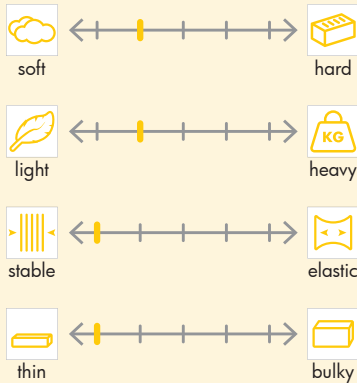

Creative Range

Quickscreen Triangle

Mediumweight nonwoven interlining for patchwork, made from a blend of synthetic fibres; with a 60° printed blue grid.

Suitable for patchwork; allowing the accurate processing and precise fit of fabric strips. Suitable for all fabrics.

TECHNICAL DATA

Properties