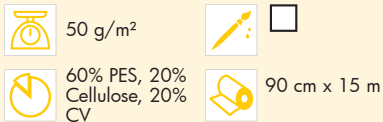

Specification