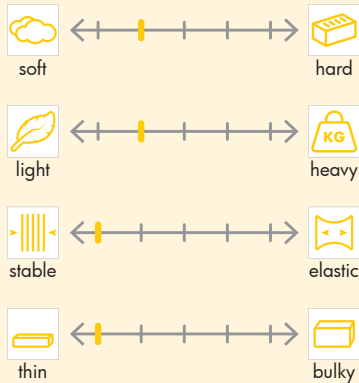

Creative Range

Quickscreen Square

Mediumweight nonwoven interlining for patchwork, made from a blend of synthetic fibres; with a 90° printed blue grid.

Suitable for patchwork; allowing the accurate processing and precise fit of fabric strips. Suitable for all fabrics.

TECHNICAL DATA

Properties