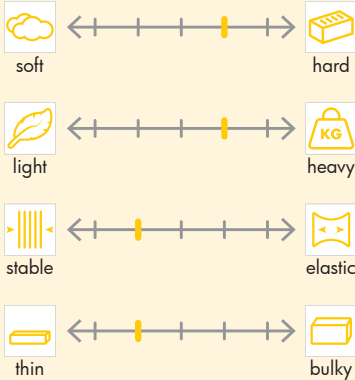

Wadding Range

272 Thermolam

Heavyweight, soft and compact sew-in wadding made from synthetic fibres and with good heat and insulation properties.

For pot holders and pot mats (use at least two layers), chairs and sofa covers, patchwork and quilting. Can also be used as an ironing pad (use at least two layers) and as an ironing cover for the protection of sensitive fabrics (pearls, sequins). Suitable for all fabrics.

TECHNICAL DATA

Properties