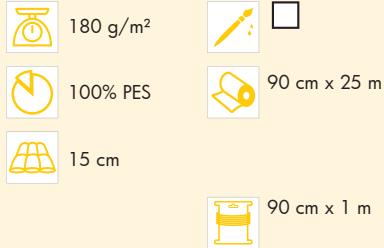

Specification

Class I: ☐

CARE RECOMMENDATION

We recommend testing the products before using them in your project.

Additional information on use and potential applications can be found in our brochure as well as on our website www.vlieseline.com.